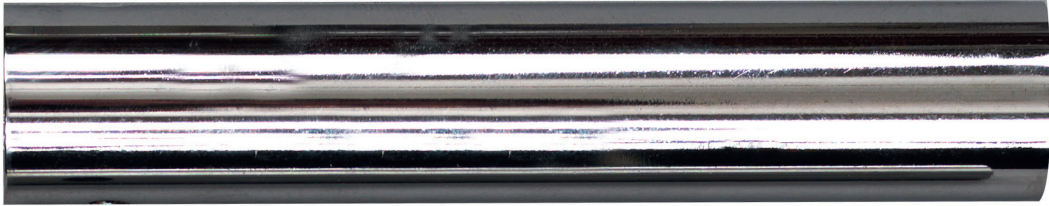

# KÄLLEMO SURFACE TREATMENT ON METAL

Chrome

Matt chrome

Coppered

Black oxide

Brass treated

Printed colour samples. The original finish may vary slightly in colour from the printed.