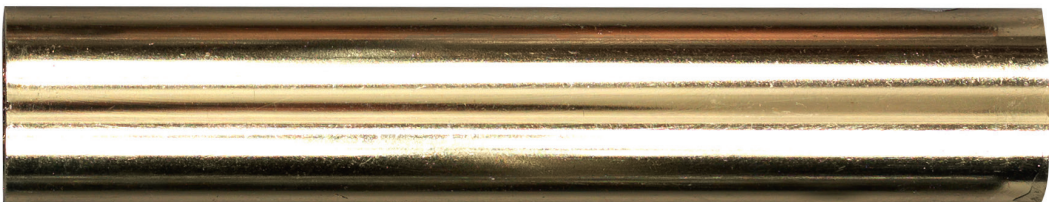

# KÄLLEMO SURFACE TREATMENT ON METAL

Chrome

Matt chrome

Coppered

Black oxide

Brass treated

Printed colour samples. The original finish may vary slightly in colour from the printed.