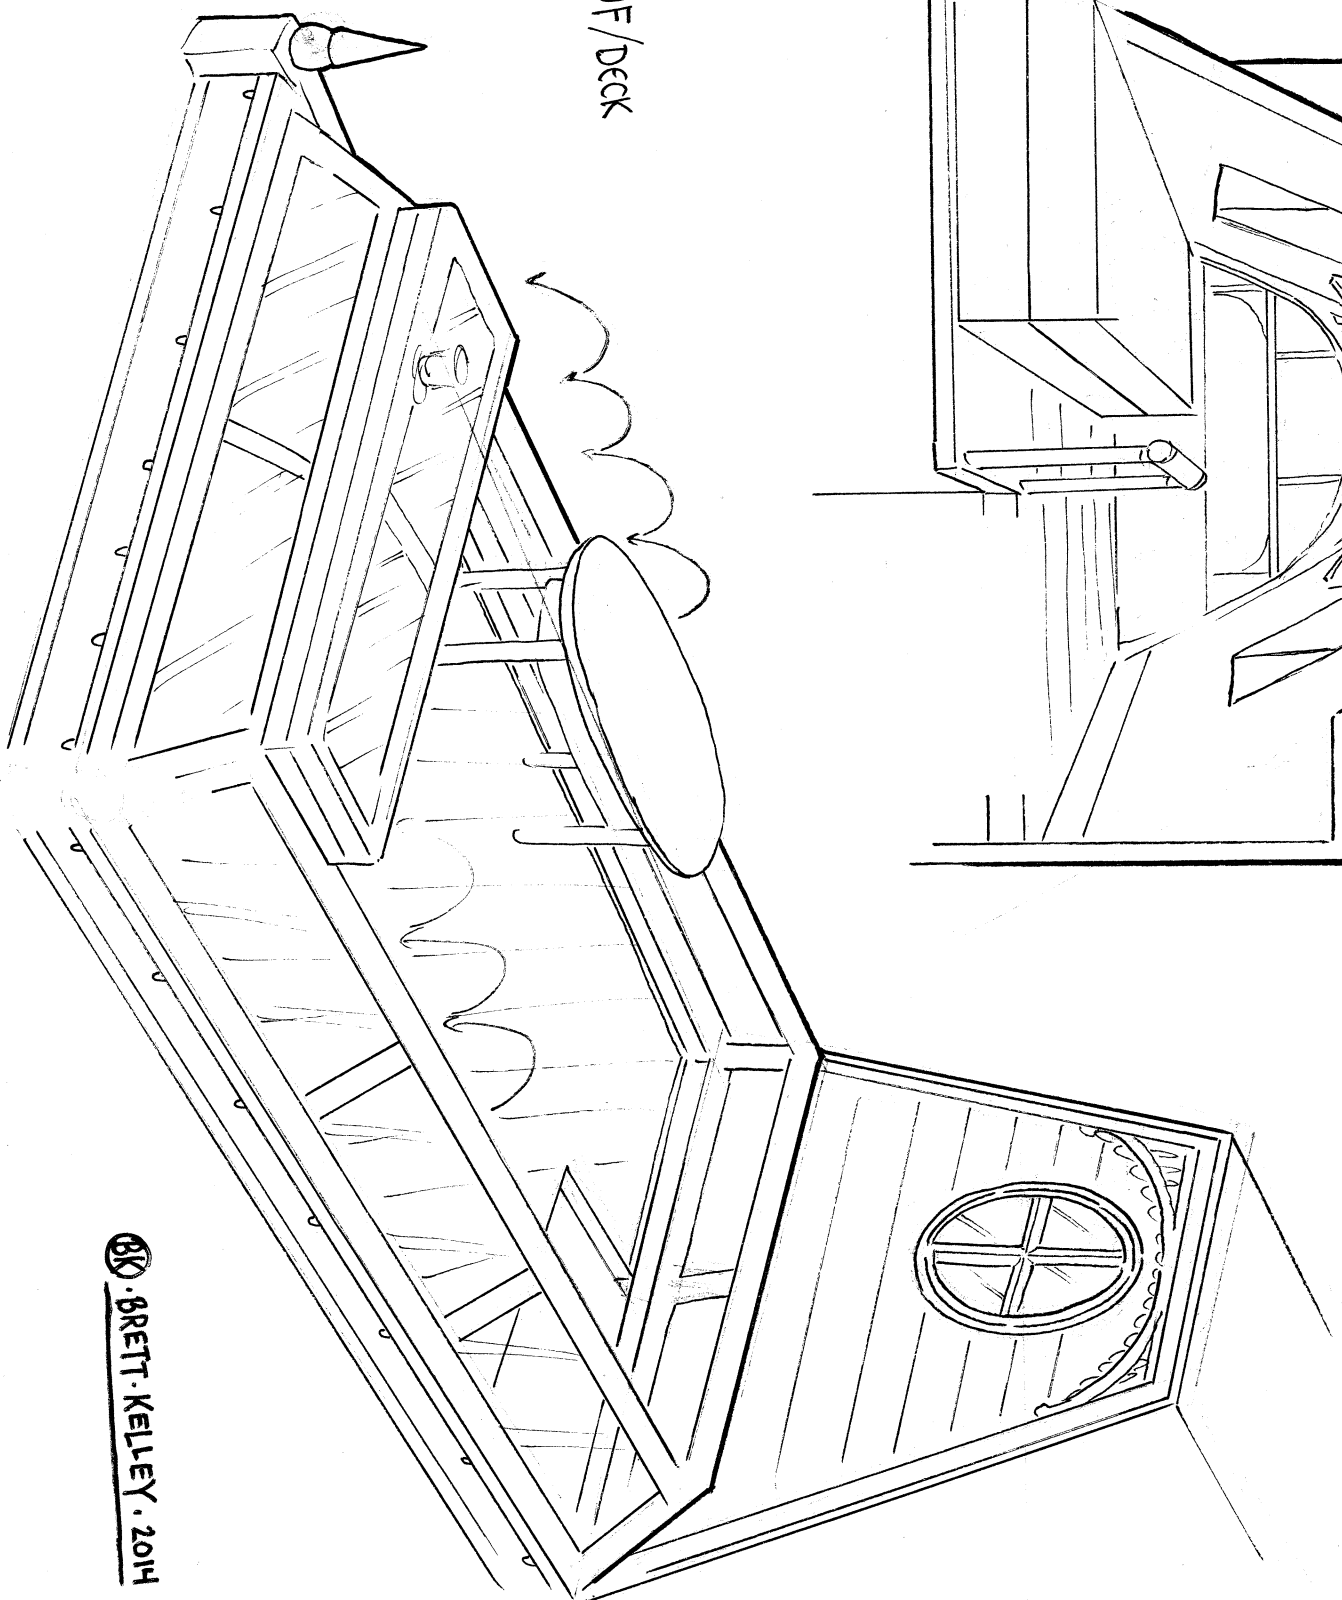

BK BRETT KELLEY 2014

-BED ROOM

open up?

roof-nook?

KITCHEN

BATH ROOM

SUN ROOM

canopy?

KITCHEN / BATHROOM

f SLIDER DOOR

(BACK END) OF HOUSE

ROOF/
BEDROOM

ROOF/DECK

© BRETT KELLEY · 2014

FRONT DOOR / LIVING ROOM

BR. BRETT KELLEY 2014