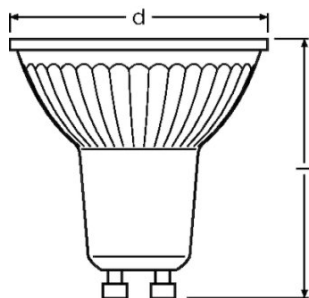

Ljustekniska värden

ZLDV_Beam angle [AGGR]	36 °
ZLDV_Nominal beam angle [AGGR]	36 °
ZLDV_Rated beam angle (half peak value) [AGGR]	36.00 °
ZLDV_Starting time [AGGR]	< 0.5 s

Mått

Produktdatablad

ZLDV_Overall length [AGGR]	62.0 mm
ZLDV_Diameter [AGGR]	51.0 mm
ZLDV_Outer bulb [AGGR]	PAR51
ZLDV_Length [AGGR]	62.0 mm
ZLDV_Maximum diameter [AGGR]	51.0 mm