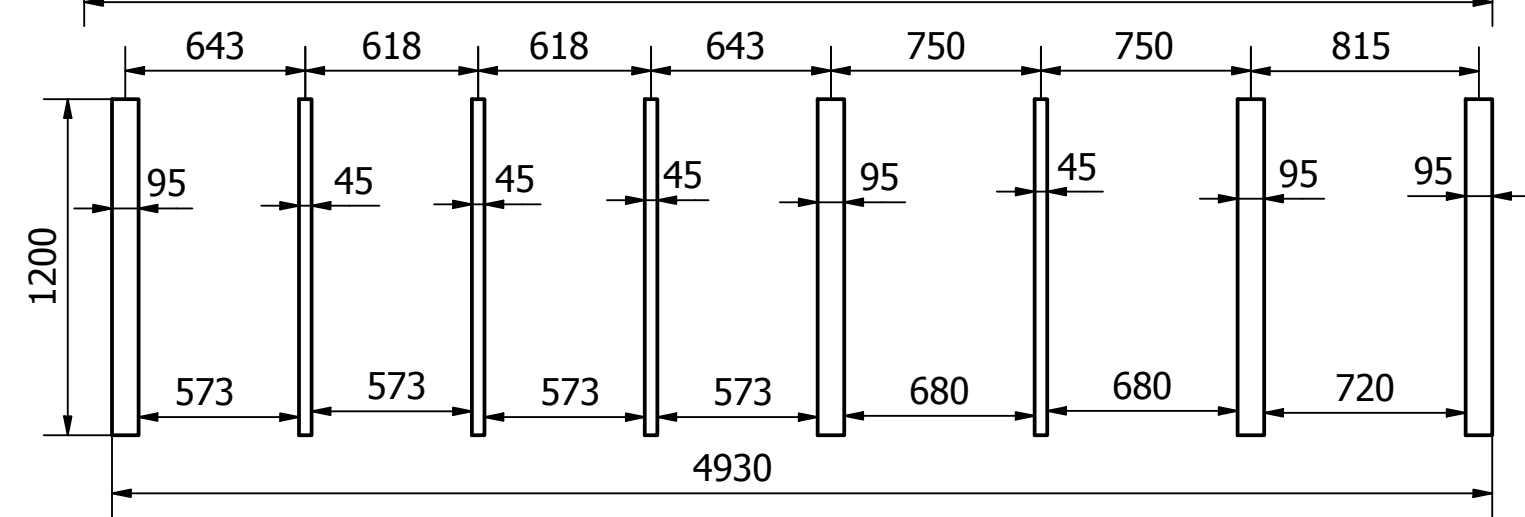

Full Moon Window

Half Moon Window

Company	Description	MAUDIS 5M-1		
MAUDIS	SAUNA 5M-1	Rev. Nr.	Data	Sheets
		0	2022-05-14	1 / 2

Full Moon Window

Half Moon Window

Company		Description	
MAUDIS		SAUNA 5M-1	
MAUDIS 26.04.00	Rev. Nr.	Date	Sheets
	0	2022-05-14	2 / 2