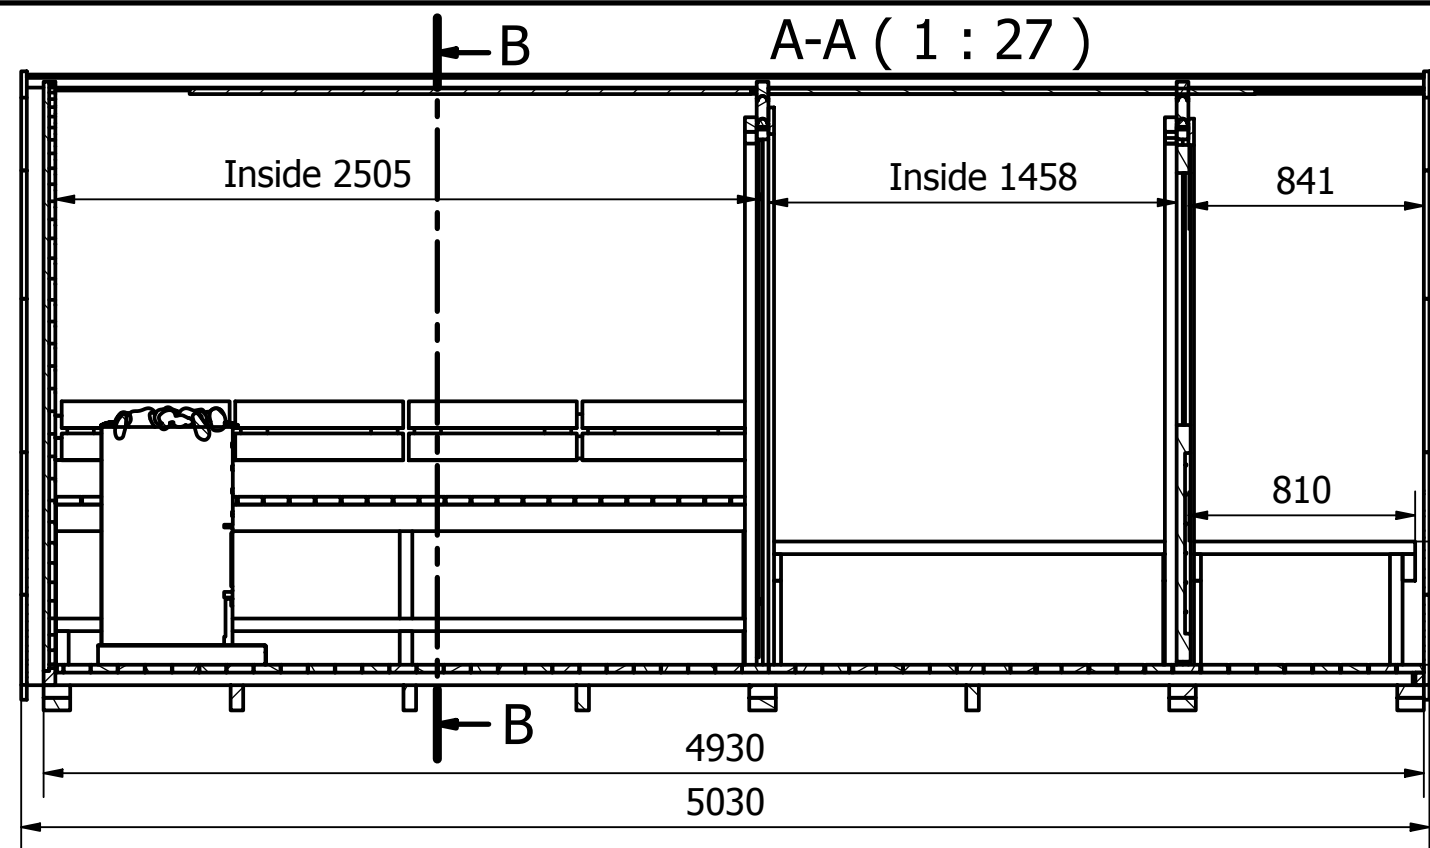

Full Moon Window

Half Moon Window

Company	Description	MAUDIS 5M-1		
MAUDIS	SAUNA 5M-1	Rev. Nr.	Data	Sheets
		0	2022-05-14	1 / 2

Full Moon Window

Half Moon Window

Company		Description	
MAUDIS		SAUNA 5M-1	
MAUDIS 26.04.00	Rev. Nr.	Date	Sheets
	0	2022-05-14	2 / 2