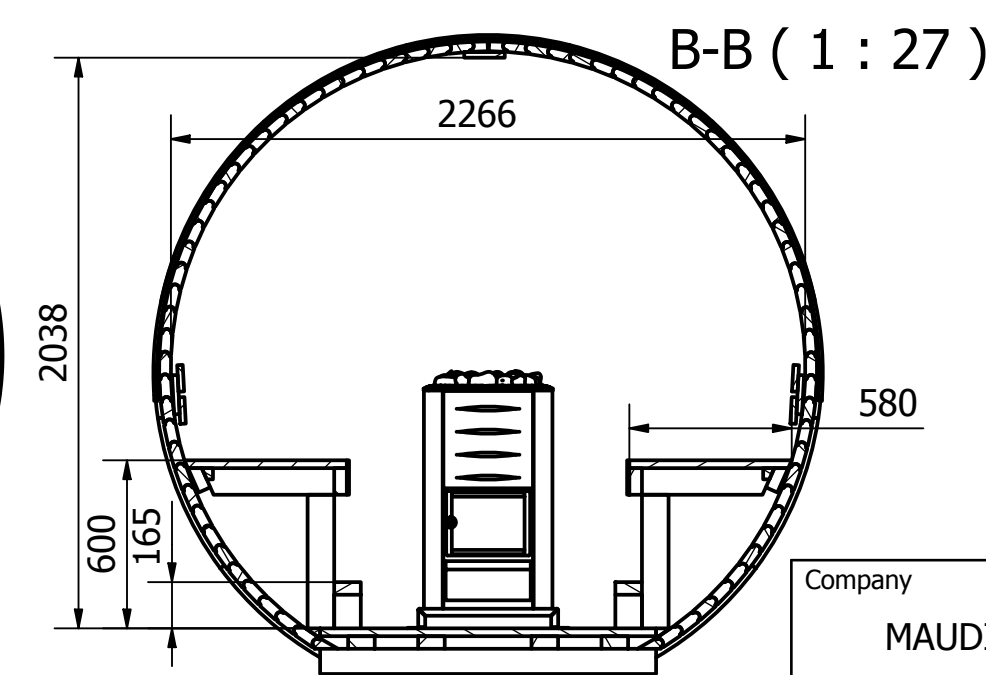

Full Moon Window

Half Moon Window

Company	Description	MAUDIS 5M-1		
MAUDIS	SAUNA 5M-1	Rev. Nr.	Data	Sheets
		0	2022-05-14	1 / 2

Full Moon Window

Half Moon Window

Company		Description	
MAUDIS		SAUNA 5M-1	
MAUDIS 26.04.00	Rev. Nr.	Date	Sheets
	0	2022-05-14	2 / 2