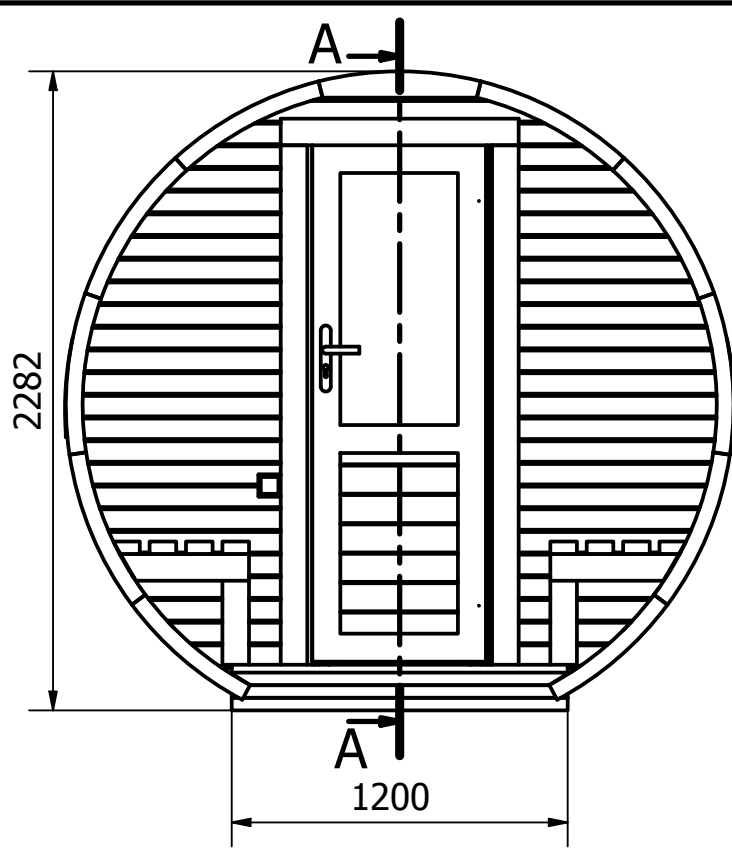

Full Moon Window

Half Moon Window

Company	Description	MAUDIS 5M-1		
MAUDIS	SAUNA 5M-1	Rev. Nr.	Data	Sheets
		0	2022-05-14	1 / 2

Full Moon Window

Half Moon Window

Company		Description	
MAUDIS		SAUNA 5M-1	
MAUDIS 26.04.00	Rev. Nr.	Date	Sheets
	0	2022-05-14	2 / 2