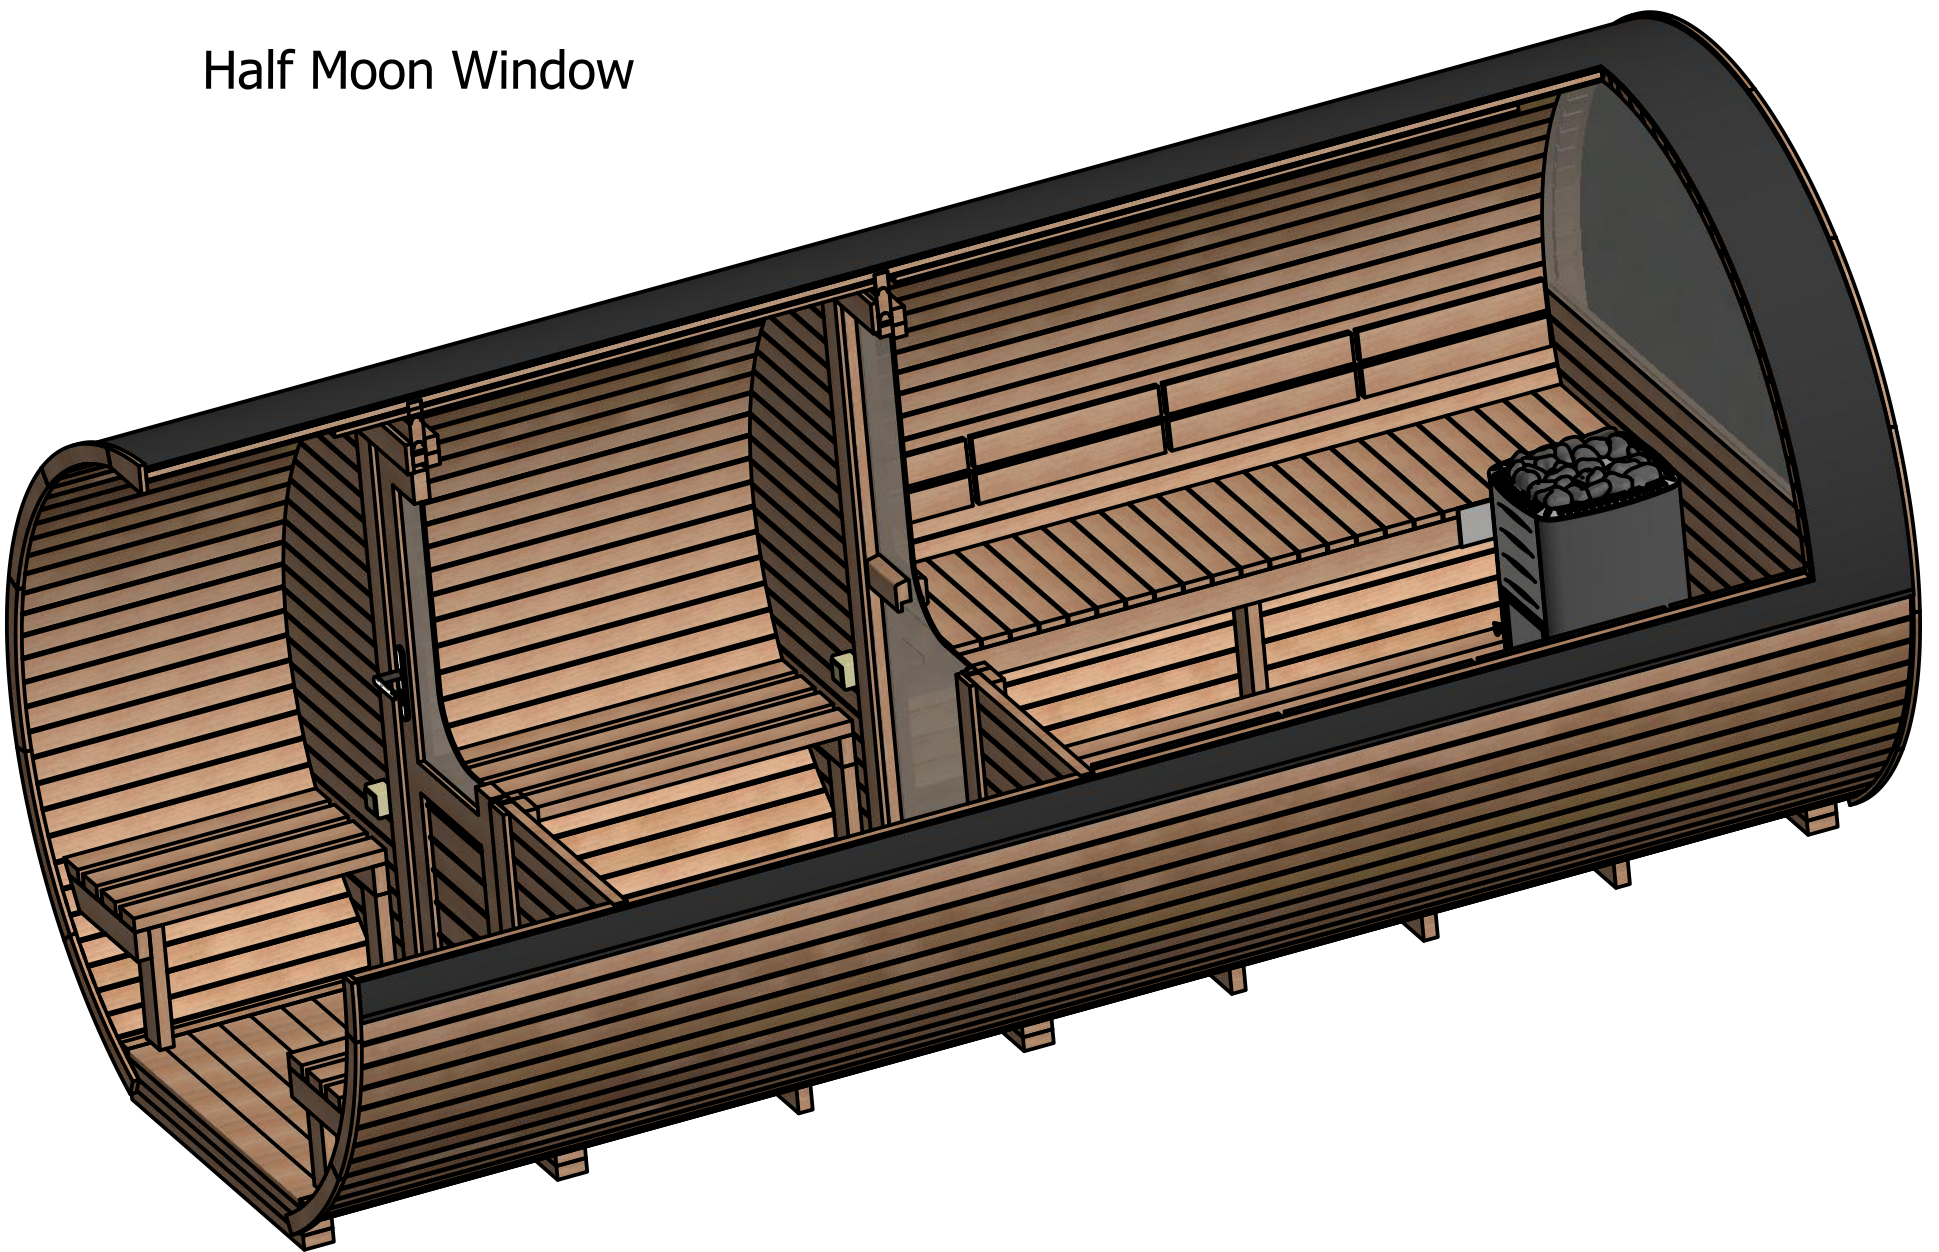

Full Moon Window

Half Moon Window

Company	Description	MAUDIS 5M-1		
MAUDIS	SAUNA 5M-1	Rev. Nr.	Data	Sheets
		0	2022-05-14	1 / 2

Full Moon Window

Half Moon Window

Company		Description	
MAUDIS		SAUNA 5M-1	
MAUDIS 26.04.00	Rev. Nr.	Date	Sheets
	0	2022-05-14	2 / 2