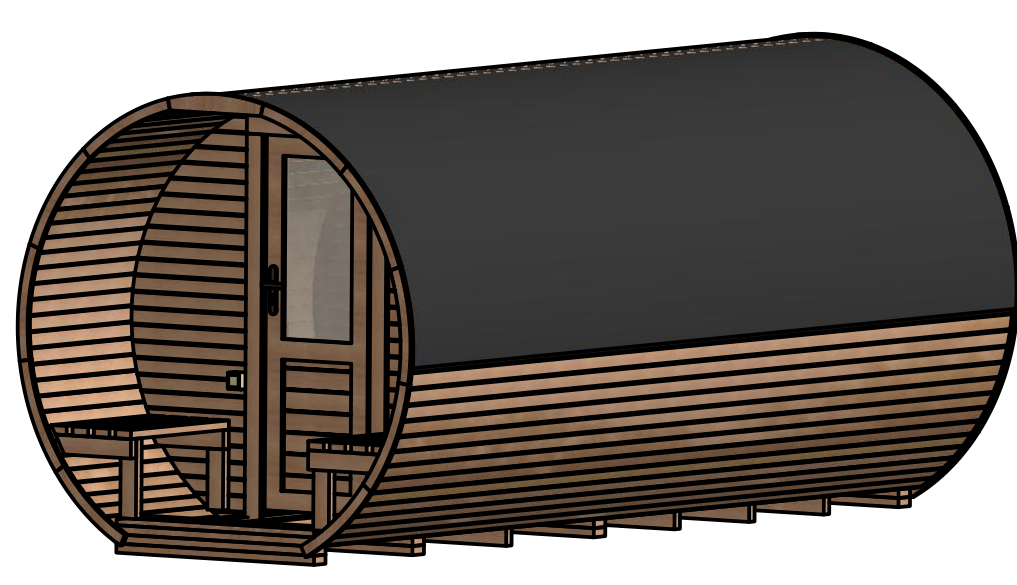

Full Moon Window

Half Moon Window

Company	Description	MAUDIS 5M-1		
MAUDIS	SAUNA 5M-1	Rev. Nr.	Data	Sheets
		0	2022-05-14	1 / 2

Full Moon Window

Half Moon Window

Company		Description	
MAUDIS		SAUNA 5M-1	
MAUDIS 26.04.00	Rev. Nr.	Date	Sheets
	0	2022-05-14	2 / 2